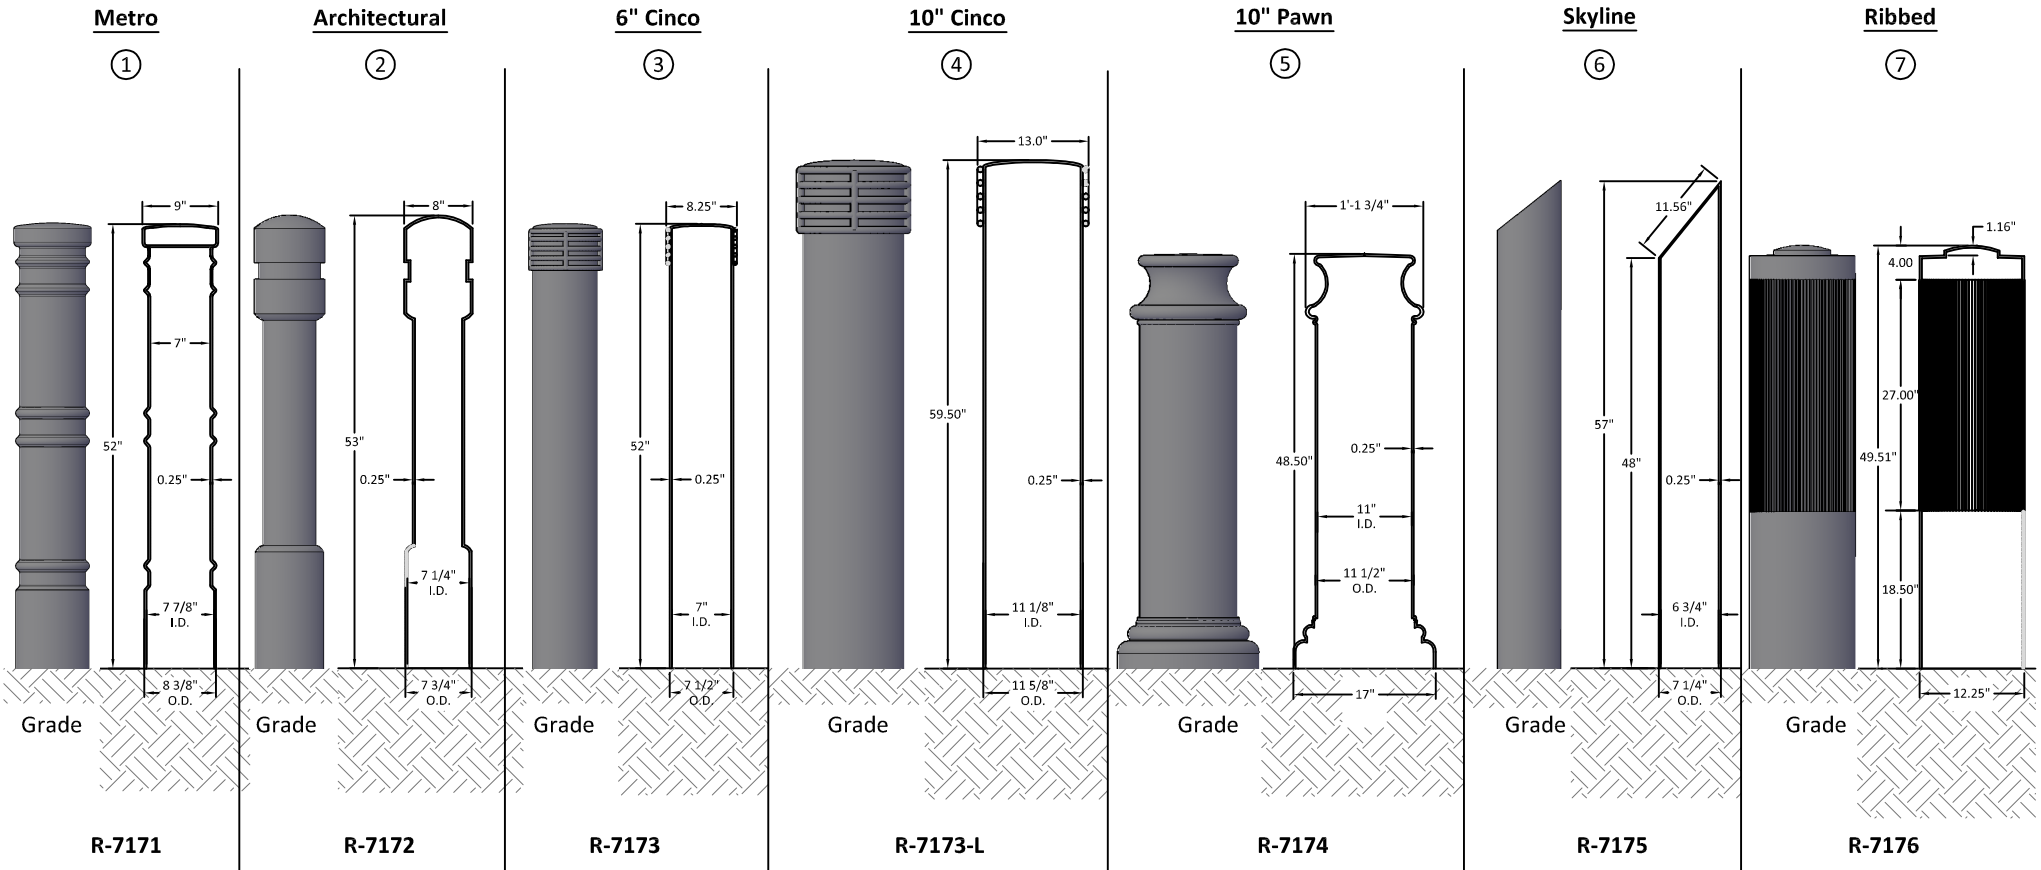

Decorative Bollards Covers

Decorative Bollards Covers						
Item	Part Number	(Drawing) Description	Material	Weight	Maximun Interior Pipe Bollard Size	Post Cover Exterior Dimensions
1	R-7171	Metro Bollard Cover	Polyehtylene (LDPE)	12 lbs	6 5/8" O.D. x 50" High MAXIMUM	8 3/8" O.D. x 52" Long
2	R-7172	Architectural Bollard Cover	Polyehtylene (LDPE)	12 lbs	6 5/8" O.D. x 50" High MAXIMUM	7 3/4" O.D. x 53" Long
3	R-7173	6" Cinco Bollard Cover	Polyehtylene (LDPE)	12 lbs	6 5/8" O.D. x 50" High MAXIMUM	7 1/2" O.D. x 52" Long
4	R-7173-L	10" Cinco Bollard Cover	Polyehtylene (LDPE)	15 lbs	10 3/4" O.D. x 57" High MAXIMUM	11 5/8" O.D. x 59 1/2" Long
5	R-7174	10" Pawn Bollard Cover	Polyehtylene (LDPE)	15 lbs	10 3/4" O.D. x 45" High MAXIMUM	17" O.D. x 48 1/2" Long
6	R-7175	Skyline Bollard Cover	Polyehtylene (LDPE)	12 lbs	6 5/8" O.D. x 47" High MAXIMUM	7 1/4" O.D. x 57" Long
7	R-7176	Ribbed Bollard Cover	Polyehtylene (LDPE)	15 lbs	10 3/4" O.D. x 45" High MAXIMUM	11 1/2" O.D. x 48" Long

REV	DATE	DESCRIPTION	DR
<div style="border: 2px solid black; padding: 10px; margin: 0 auto; width: 80%;"> <p style="margin: 0;">RELIANCE FOUNDRY</p> <p style="margin: 0; font-size: small;">SINCE 1925</p> <p style="margin: 0; font-size: x-small;">Unit 207, 6450 - 148 Street, Surrey, BC, Canada V3S-7G7 1-888-735-5680 - info@bollards.ca www.bollards.ca</p> </div>			
Decorative Bollards Covers, Models R-7171/72/73/73-L/74/75/76			
SCALE	NTS	DRAWING NUMBER	SIZE
DESIGN		R-71XX	A A
DATE	03/20/2014		