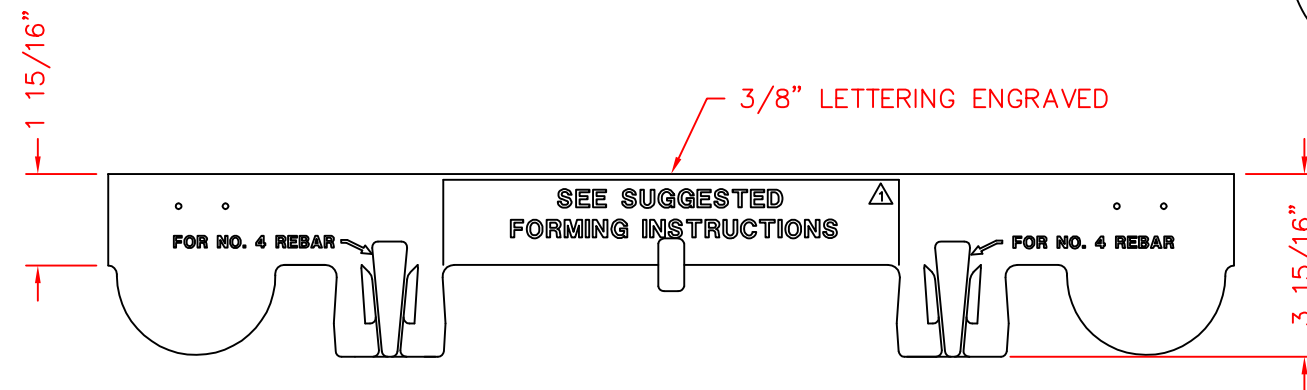

# Frame R-4990-AX Thru R-4990-HX

TOP VIEW

FRONT VIEW

BACK VIEW

## General Description:

24" Long x 1 1/2"  
Type B Side PC. Frame

## Specifications:

Length: 24"  
Seat Height: 1 1/2"  
Weight: 8lbs  
Material: Cast Gray Iron  
ASTM A-48, Class 35B

TITLE		
Type B Side PC. Frame		
SIZE C	DWG NO 06452415	REV C1
NOT TO SCALE		SHEET 1 OF 1