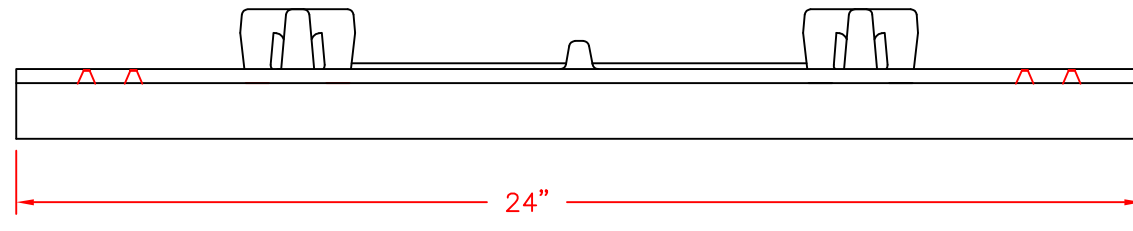

# Frame R-4990-AX Thru R-4990-HX

TOP VIEW

FRONT VIEW

BACK VIEW

## General Description:

24" Long x 1 1/2"  
Type B Side PC. Frame

## Specifications:

Length: 24"  
Seat Height: 1 1/2"  
Weight: 8lbs  
Material: Cast Gray Iron  
ASTM A-48, Class 35B

TITLE		
Type B Side PC. Frame		
SIZE C	DWG NO 06452415	REV C1
NOT TO SCALE		SHEET 1 OF 1