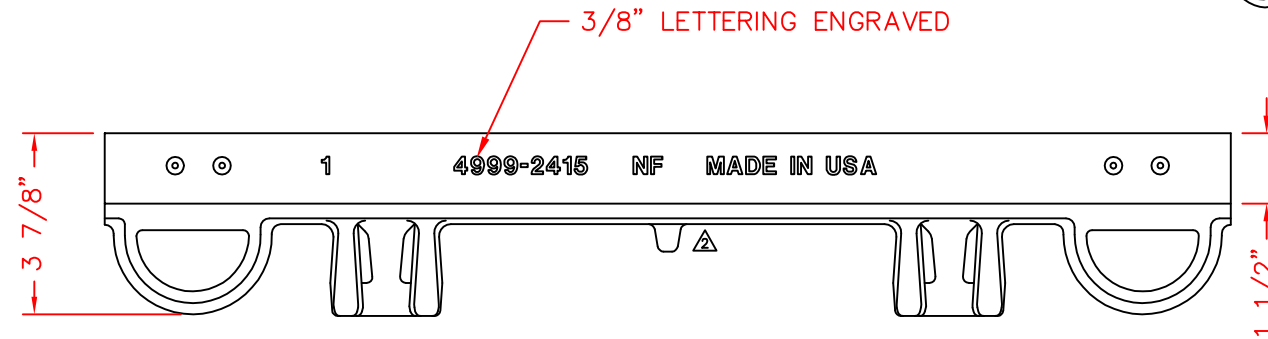

# Frame R-4990-AX Thru R-4990-HX

TOP VIEW

FRONT VIEW

BACK VIEW

## General Description:

24" Long x 1 1/2"  
Type B Side PC. Frame

## Specifications:

Length: 24"  
Seat Height: 1 1/2"  
Weight: 8lbs  
Material: Cast Gray Iron  
ASTM A-48, Class 35B

TITLE		
Type B Side PC. Frame		
SIZE C	DWG NO 06452415	REV C1
NOT TO SCALE		SHEET 1 OF 1