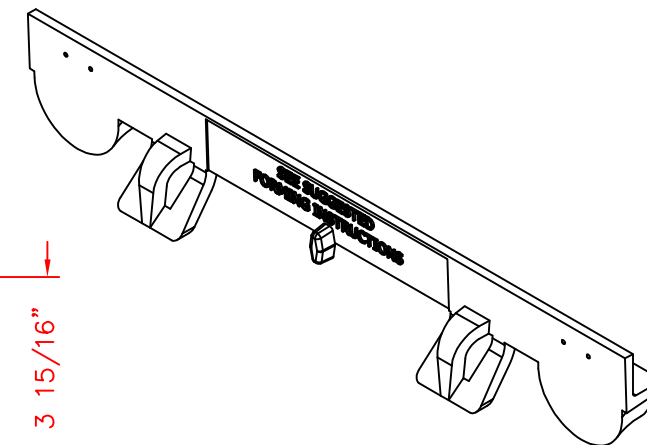

# Frame R-4990-AX Thru R-4990-HX

TOP VIEW

FRONT VIEW

BACK VIEW

## General Description:

24" Long x 1 1/2"  
Type B Side PC. Frame

## Specifications:

Length: 24"  
Seat Height: 1 1/2"  
Weight: 8lbs  
Material: Cast Gray Iron  
ASTM A-48, Class 35B

TITLE		
Type B Side PC. Frame		
SIZE C	DWG NO 06452415	REV C1
NOT TO SCALE		SHEET 1 OF 1