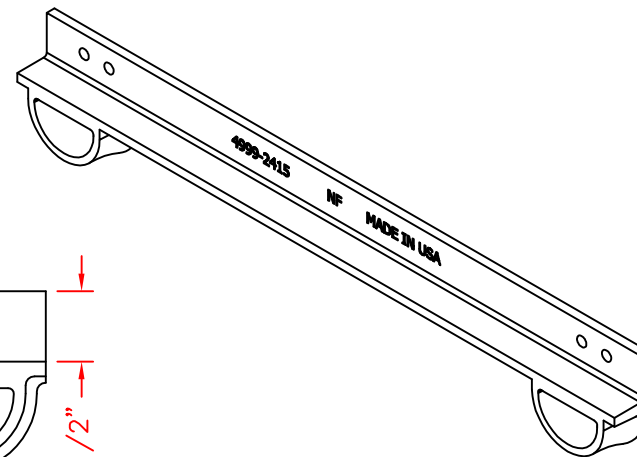

# Frame R-4990-AX Thru R-4990-HX

TOP VIEW

FRONT VIEW

BACK VIEW

## General Description:

24" Long x 1 1/2"  
Type B Side PC. Frame

## Specifications:

Length: 24"  
Seat Height: 1 1/2"  
Weight: 8lbs  
Material: Cast Gray Iron  
ASTM A-48, Class 35B