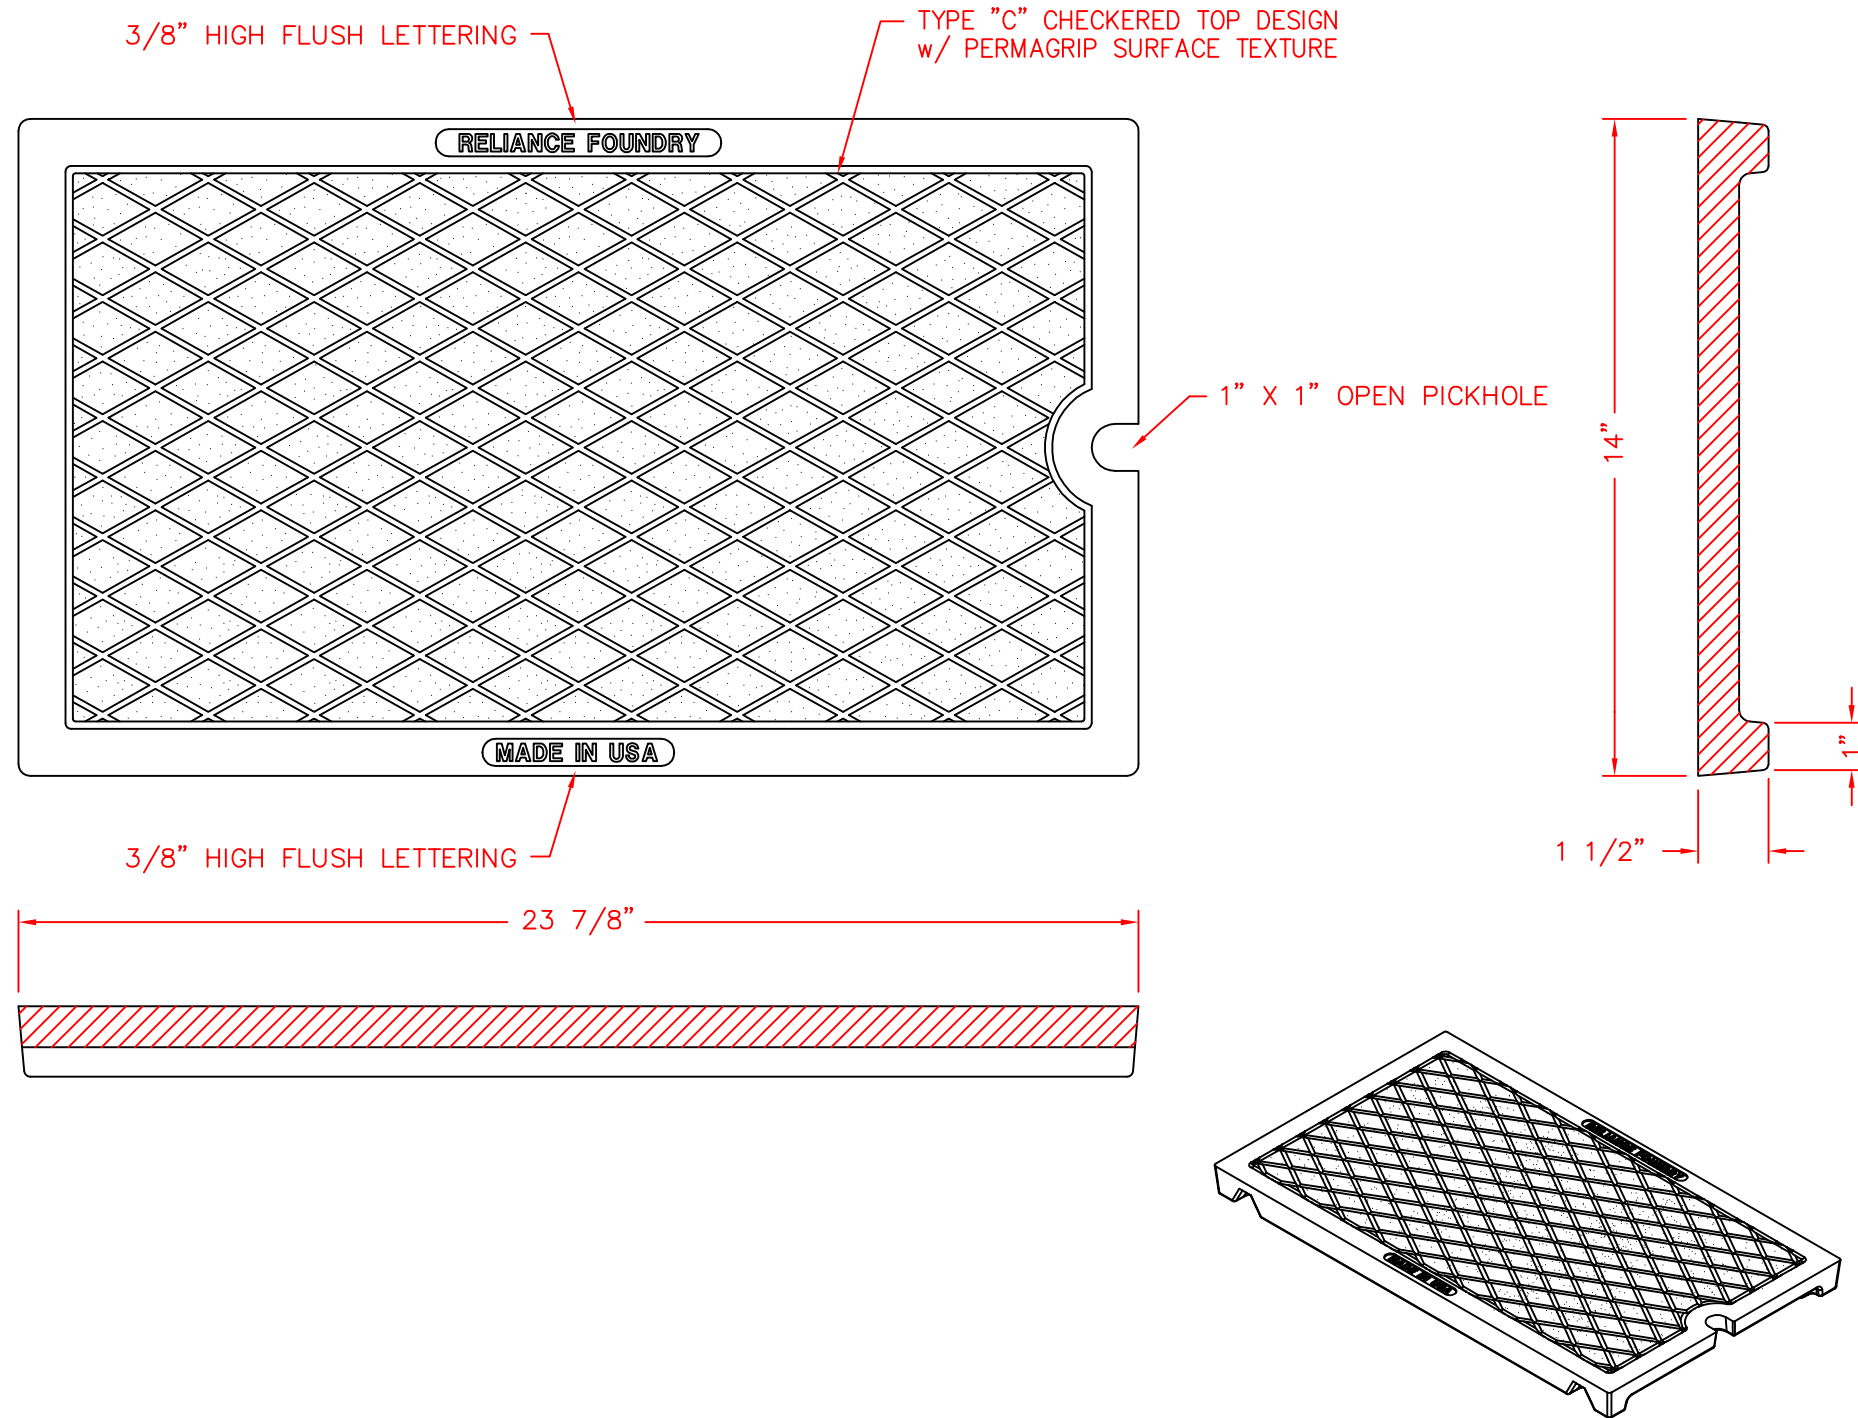

Trench Grate R-4990-DX

General Description:

R-4990-DX
TYPE D

Specifications:

Length: 24"
Width: 14"
Weight: 80lbs
Material: Cast Gray Iron
ASTM A-48, Class 35B

Finish:

- Black

RELIANCE FOUNDRY
— SINCE 1925 —

Unit 207, 6450 - 148 Street, Surrey, BC V3S 7G7, Canada
1-877-789-3245 info@reliance-foundry.com
www.reliance-foundry.com

TITLE
Trench Grate R-4990-DX

SIZE C	DWG NO 06453144	REV C1
-----------	---------------------------	-----------

NOT TO SCALE SHEET 1 OF 1