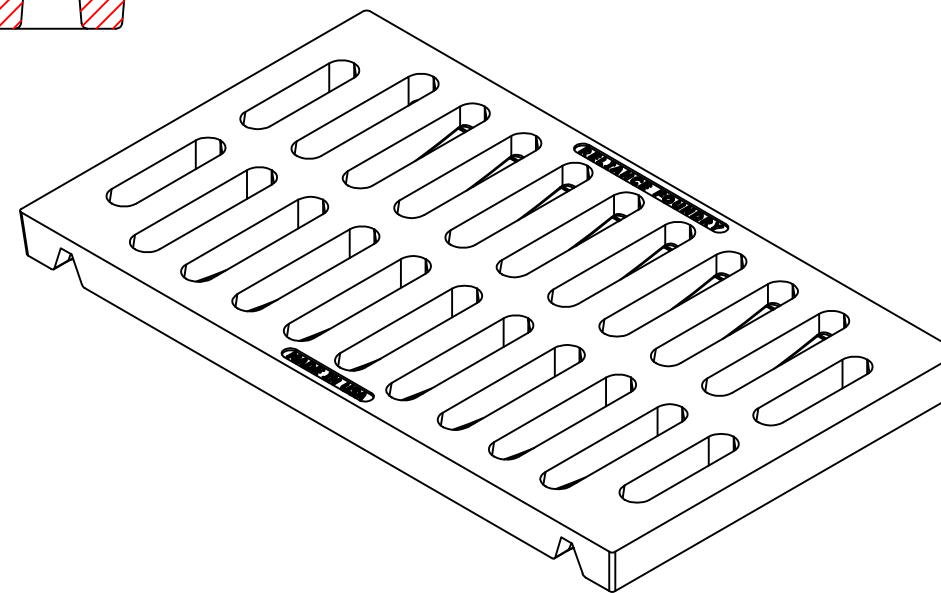

Trench Grate R-4990-DX

General Description:

R-4990-DX
TYPE A

Specifications:

Length: 24"

Width: 14"

Weight: 73lbs

Material: Cast Gray Iron
ASTM A-48, Class 35B

Finish:

- Black

RELIANCE FOUNDRY
— SINCE 1925 —

Unit 207, 6450 - 148 Street, Surrey, BC V3S 7G7, Canada
1-877-789-3245 info@reliance-foundry.com
www.reliance-foundry.com

TITLE
Trench Grate R-4990-DX

SIZE C	DWG NO 06453141	REV C1
-----------	---------------------------	-----------