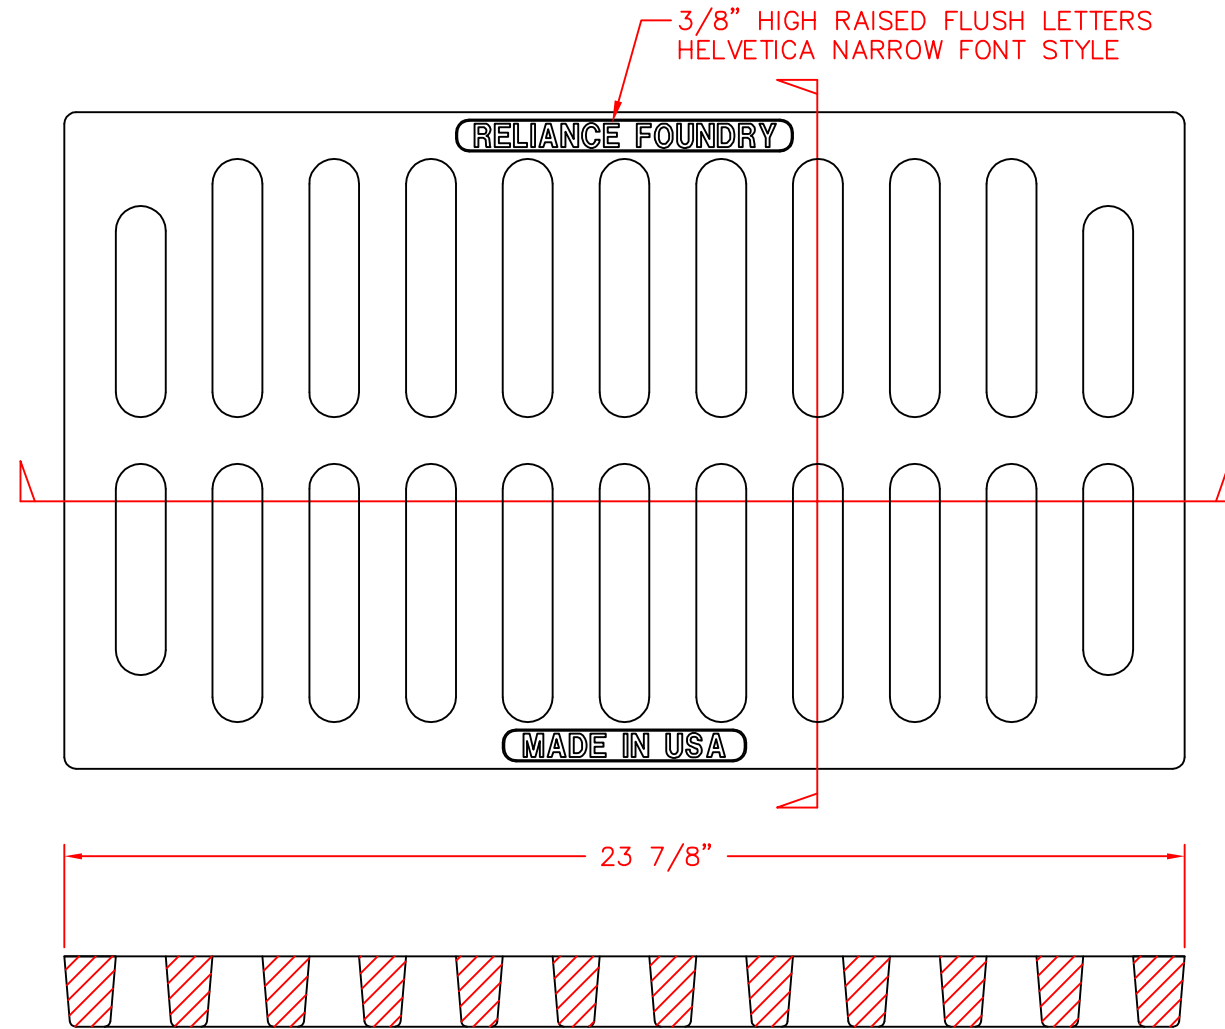

Trench Grate R-4990-DX

General Description:

R-4990-DX
TYPE A

Specifications:

Length: 24"

Width: 14"

Weight: 73lbs

Material: Cast Gray Iron
ASTM A-48, Class 35B

Finish:

- Black

RELIANCE FOUNDRY
— SINCE 1925 —

Unit 207, 6450 - 148 Street, Surrey, BC V3S 7G7, Canada
1-877-789-3245 info@reliance-foundry.com
www.reliance-foundry.com

TITLE
Trench Grate R-4990-DX

SIZE C	DWG NO 06453141	REV C1
-----------	---------------------------	-----------

NOT TO SCALE	SHEET 1 OF 1
--------------	--------------