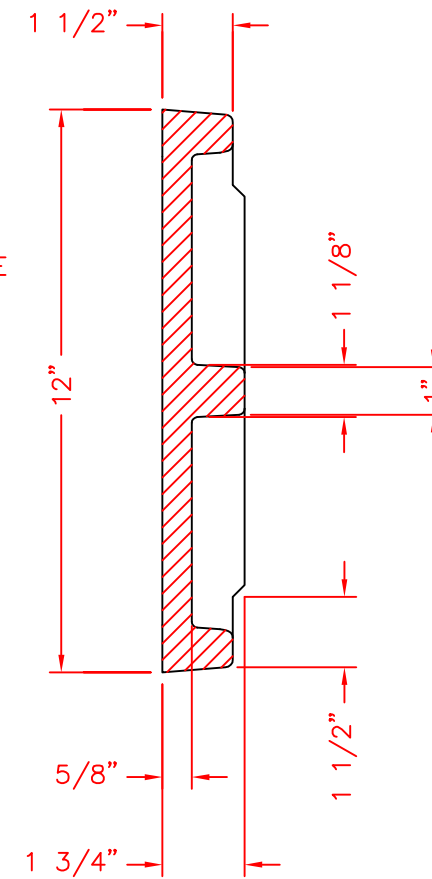

Trench Grate R-4990-CX

General Description:

R-4990-CX
TYPE D.

Specifications:

Length: 24"
Width: 12"
Weight: 80 lbs
Material: Cast Gray Iron
ASTM A-48, Class 35B

Finish:

- Black

RELIANCE FOUNDRY
— SINCE 1925 —

Unit 207, 6450 - 148 Street, Surrey, BC V3S 7G7, Canada
1-877-789-3245 info@reliance-foundry.com
www.reliance-foundry.com

TITLE

Trench Grate R-4990-CX

SIZE
C

DWG NO

06453124

REV
C1

NOT TO SCALE