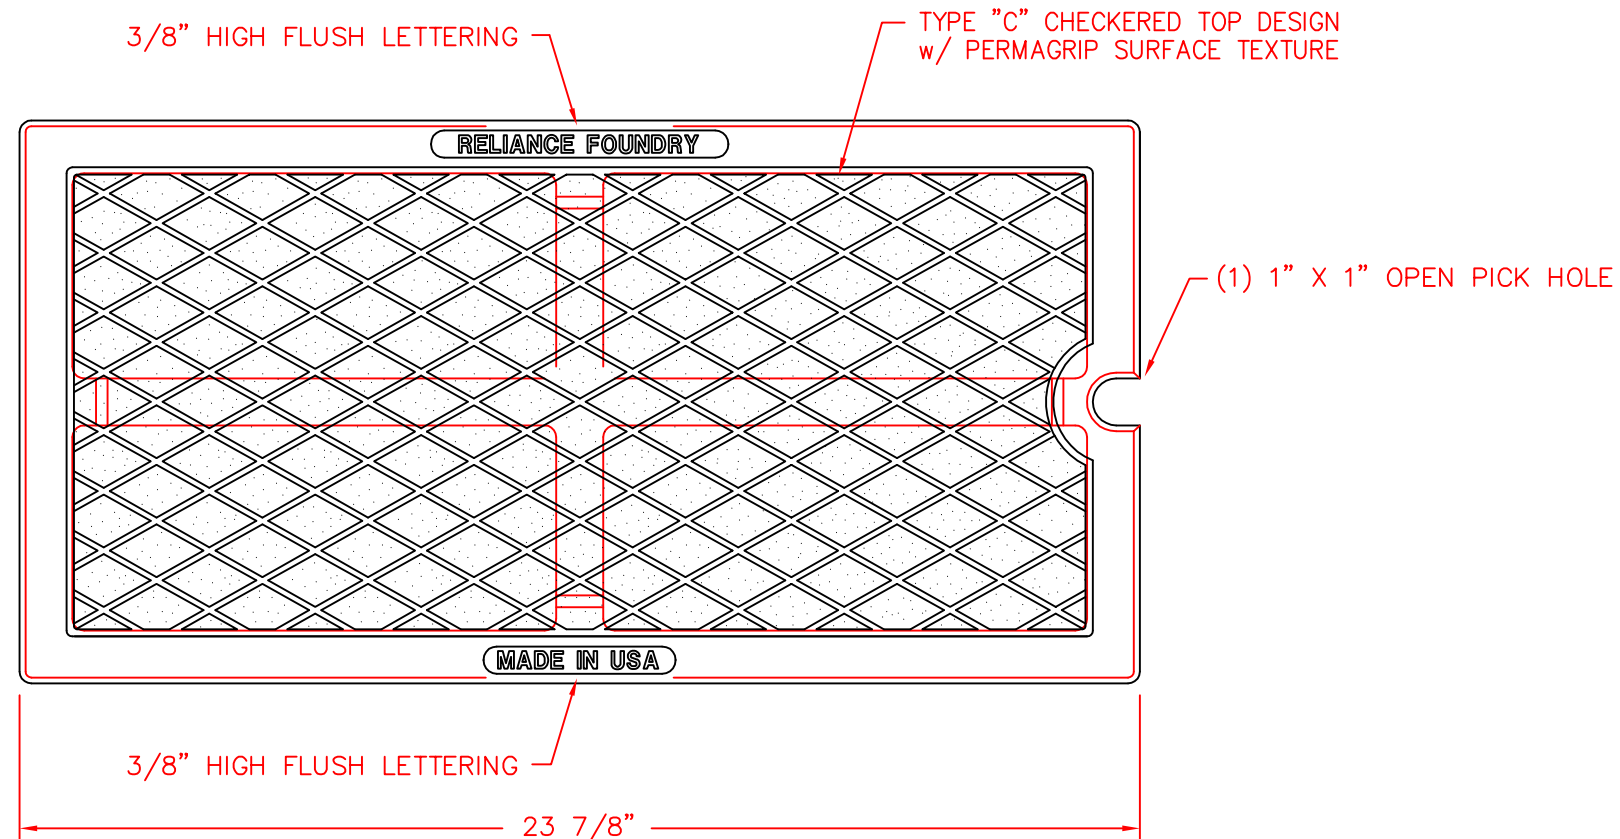

Trench Grate R-4990-CX

General Description:

R-4990-CX
TYPE D.

Specifications:

Length: 24"
Width: 12"
Weight: 80 lbs
Material: Cast Gray Iron
ASTM A-48, Class 35B

Finish:

- Black

RELIANCE FOUNDRY
— SINCE 1925 —

Unit 207, 6450 - 148 Street, Surrey, BC V3S 7G7, Canada
1-877-789-3245 info@reliance-foundry.com
www.reliance-foundry.com

TITLE

Trench Grate R-4990-CX

SIZE
C

DWG NO

06453124

REV
C1

NOT TO SCALE