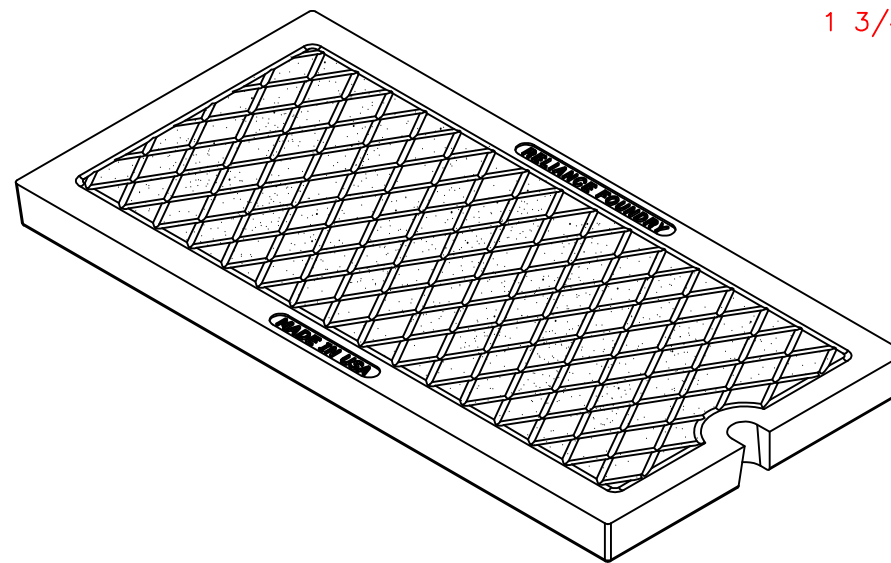

Trench Grate R-4990-CX

General Description:

R-4990-CX
TYPE D.

Specifications:

Length: 24"
Width: 12"
Weight: 80 lbs
Material: Cast Gray Iron
ASTM A-48, Class 35B

Finish:

- Black

RELIANCE FOUNDRY
— SINCE 1925 —

Unit 207, 6450 - 148 Street, Surrey, BC V3S 7G7, Canada
1-877-789-3245 info@reliance-foundry.com
www.reliance-foundry.com

TITLE

Trench Grate R-4990-CX

SIZE
C

DWG NO

06453124

REV
C1

NOT TO SCALE