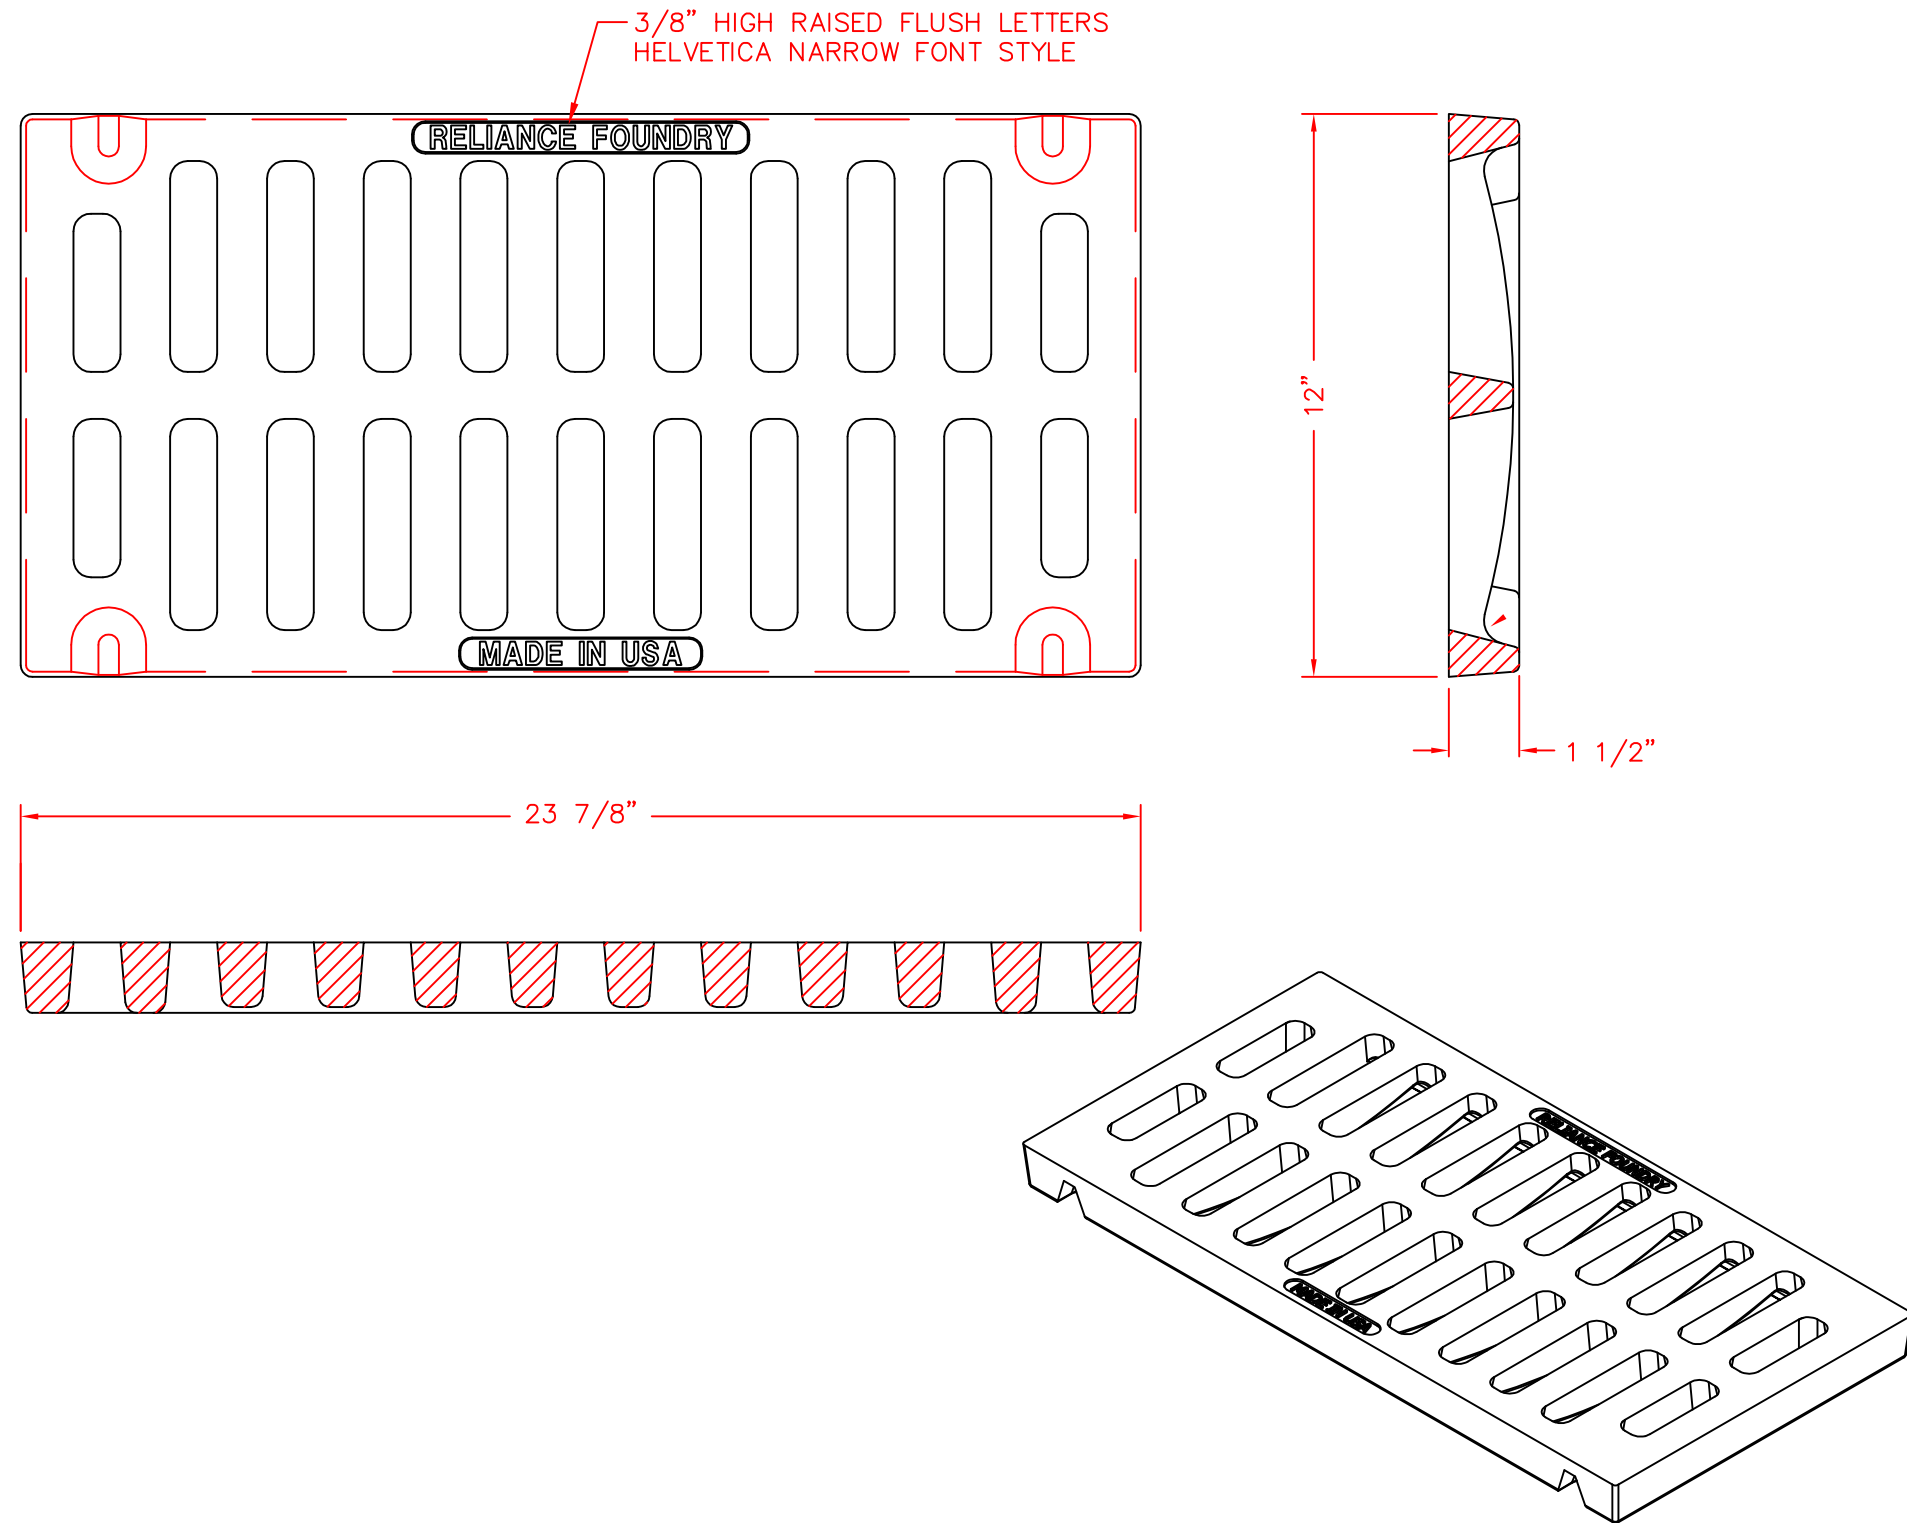

# Trench Grate R-4990-CX

## General Description:

R-4990-CX  
TYPE A

## Specifications:

Length: 24"  
Width: 12"  
Weight: 53lbs  
Material: Cast Gray Iron  
ASTM A-48, Class 35B

TITLE			
Trench Grate R-4990-CX			
SIZE C	DWG NO	06453121	REV C1
NOT TO SCALE		SHEET 1 OF 1	