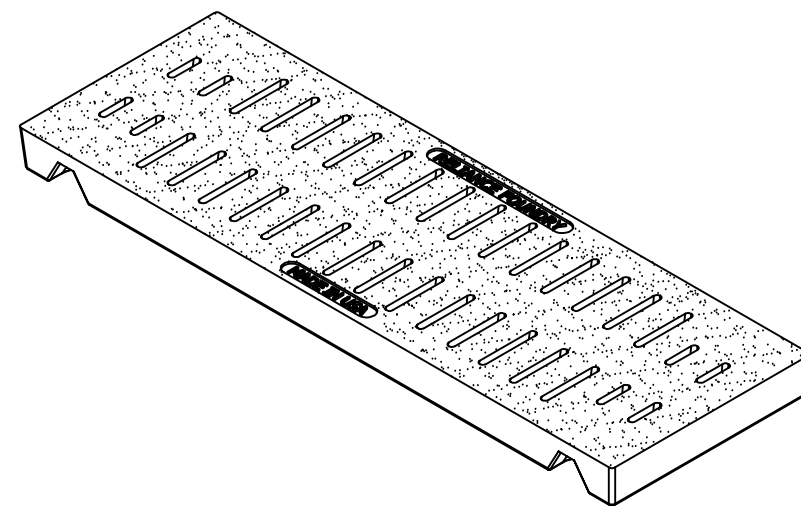

# Trench Grate R-4990-AX

SECTION A-A

## General Description:

R-4990-AX  
TYPE P

## Specifications:

Length: 24"  
Width: 8"  
Weight: 47 lbs  
Material: Cast Gray Iron  
ASTM A-48, Class 35B