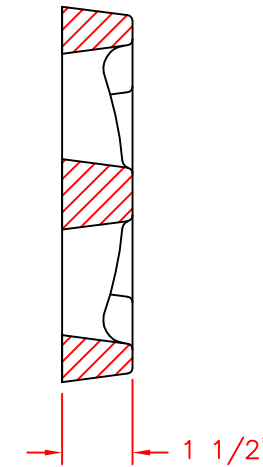

# Trench Grate R-4990-AX

SECTION A-A

## General Description:

R-4990-AX  
TYPE P

## Specifications:

Length: 24"  
Width: 8"  
Weight: 47 lbs  
Material: Cast Gray Iron  
ASTM A-48, Class 35B

TITLE  
**Trench Grate R-4990-AX**

SIZE C	DWG NO <b>06453089</b>	REV C1
-----------	---------------------------	-----------

NOT TO SCALE	SHEET 1 OF 1
--------------	--------------