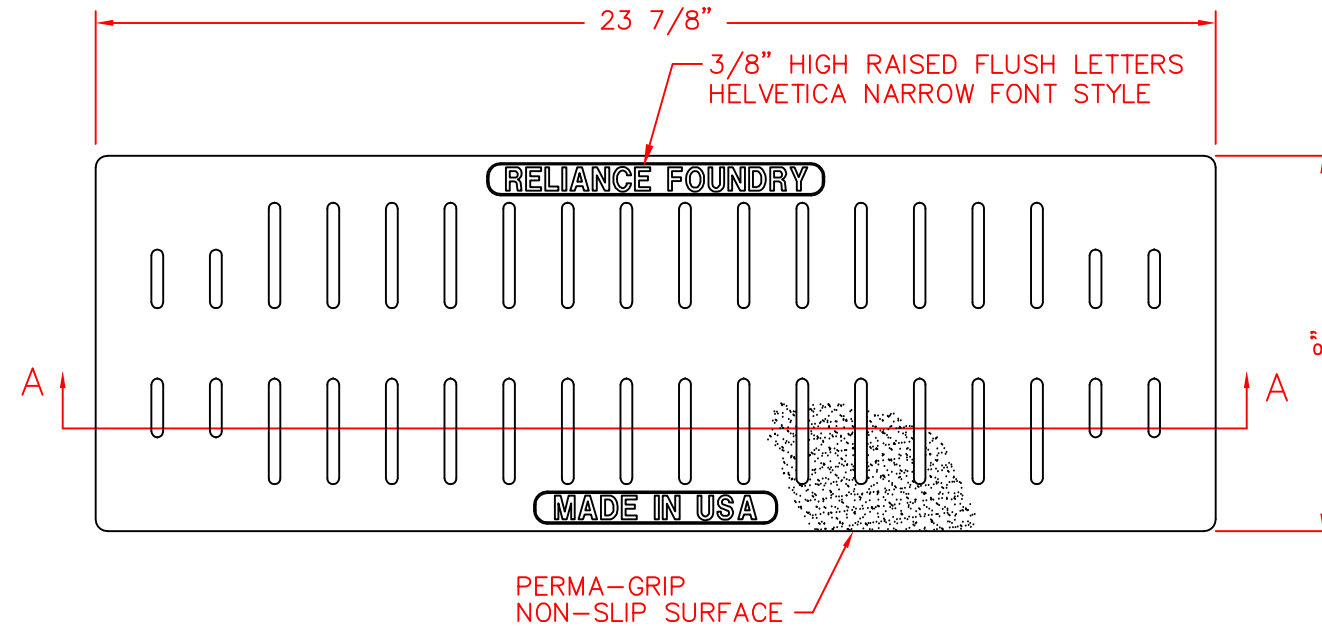

# Trench Grate R-4990-AX

SECTION A-A

## General Description:

R-4990-AX  
TYPE P

## Specifications:

Length: 24"  
Width: 8"  
Weight: 47 lbs  
Material: Cast Gray Iron  
ASTM A-48, Class 35B

TITLE  
**Trench Grate R-4990-AX**

SIZE C	DWG NO <b>06453089</b>	REV C1
-----------	---------------------------	-----------

NOT TO SCALE	SHEET 1 OF 1
--------------	--------------