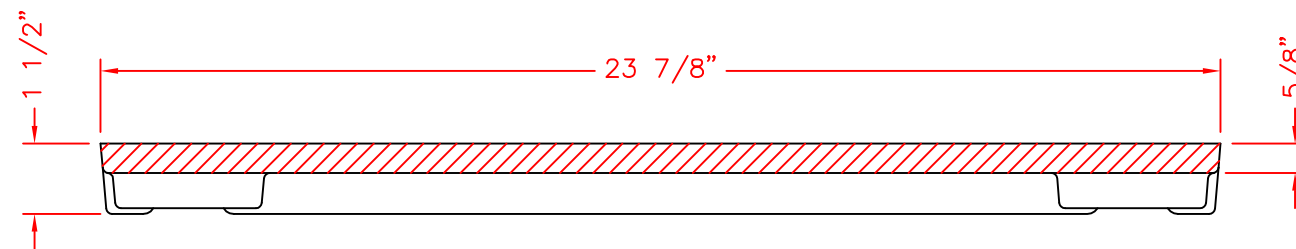

TRENCH GRATE

3/8" HIGH RAISED FLUSH LETTERS
HELVETICA NARROW FONT STYLE

CHECKERED TOP DESIGN
W/PERMAGRIP SURFACE TEXTURE

General Description:
R-4990-AX Trench Grate
Type D

Specifications:

Length: 24"

Width: 8"

Weight: 33 lbs

Material: Cast Gray Iron
ASTM A-48, Class 35B

Finish:

Black

RELIANCE FOUNDRY
SINCE 1925

Unit 207, 6450 - 148 Street, Surrey, BC V3S 7G7, Canada
1-877-789-3245 info@reliance-foundry.com
www.reliance-foundry.com

TITLE

TRENCH GRATE R-4990-AX

SCALE
1/4"=1"

DWG NO

06453084

REV
0