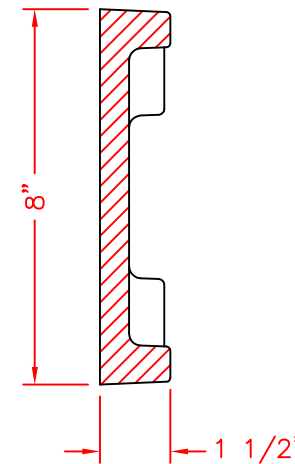

TRENCH GRATE

3/8" HIGH RAISED FLUSH LETTERS
HELVETICA NARROW FONT STYLE

CHECKERED TOP DESIGN
W/PERMAGRIP SURFACE TEXTURE

General Description:
R-4990-AX Trench Grate
Type D

Specifications:

Length: 24"

Width: 8"

Weight: 33 lbs

Material: Cast Gray Iron
ASTM A-48, Class 35B

Finish:

Black

RELIANCE FOUNDRY
SINCE 1925

Unit 207, 6450 - 148 Street, Surrey, BC V3S 7G7, Canada
1-877-789-3245 info@reliance-foundry.com
www.reliance-foundry.com

TITLE

TRENCH GRATE R-4990-AX

SCALE
1/4"=1"

DWG NO

06453084

REV
0