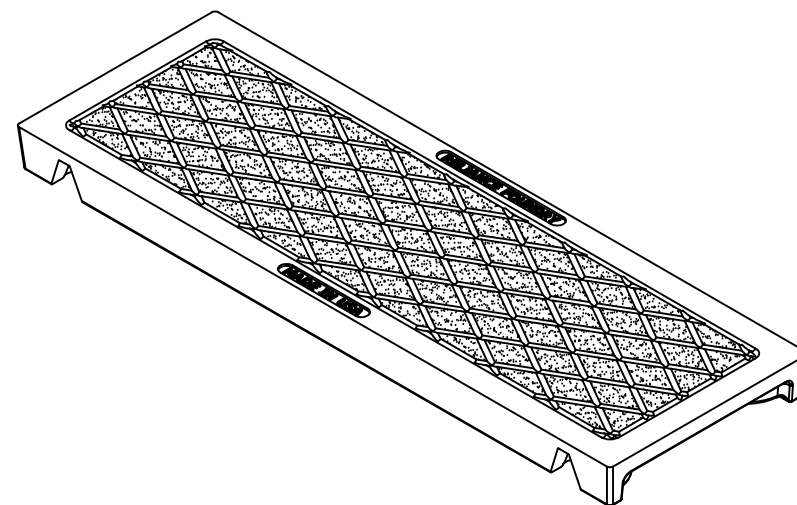

TRENCH GRATE

3/8" HIGH RAISED FLUSH LETTERS
HELVETICA NARROW FONT STYLE

CHECKERED TOP DESIGN
W/PERMAGRIP SURFACE TEXTURE

General Description:
R-4990-AX Trench Grate
Type D

Specifications:

Length: 24"

Width: 8"

Weight: 33 lbs

Material: Cast Gray Iron
ASTM A-48, Class 35B

Finish:

Black

RELIANCE FOUNDRY
SINCE 1925

Unit 207, 6450 - 148 Street, Surrey, BC V3S 7G7, Canada
1-877-789-3245 info@reliance-foundry.com
www.reliance-foundry.com

TITLE

TRENCH GRATE R-4990-AX

SCALE
1/4"=1"

DWG NO

06453084

REV
0