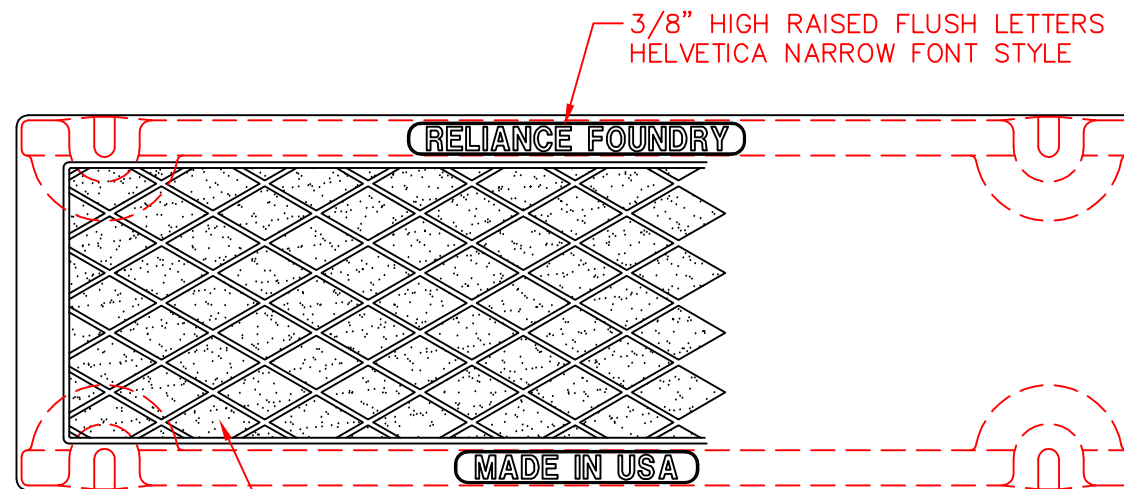

TRENCH GRATE

3/8" HIGH RAISED FLUSH LETTERS
HELVETICA NARROW FONT STYLE

CHECKERED TOP DESIGN
W/PERMAGRIP SURFACE TEXTURE

General Description:
R-4990-AX Trench Grate
Type D

Specifications:

Length: 24"

Width: 8"

Weight: 33 lbs

Material: Cast Gray Iron
ASTM A-48, Class 35B

Finish:

Black

RELIANCE FOUNDRY
SINCE 1925

Unit 207, 6450 - 148 Street, Surrey, BC V3S 7G7, Canada
1-877-789-3245 info@reliance-foundry.com
www.reliance-foundry.com

TITLE

TRENCH GRATE R-4990-AX

SCALE
1/4"=1"

DWG NO

06453084

REV
0