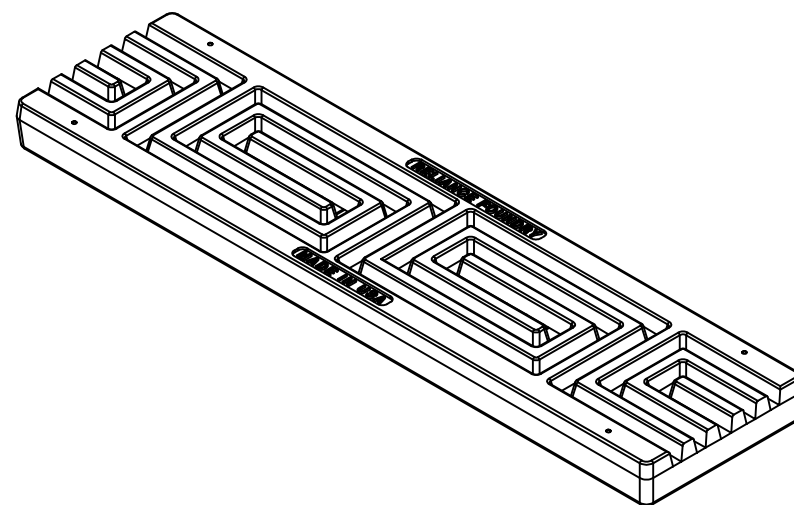

# TRENCH GRATE

**General Description:**  
 R-4989 Trench Grate  
 Type GREEK KEY

**Specifications:**  
 Length: 24"

Width: 6"

Weight: 23 lbs

Material: Cast Gray Iron  
 ASTM A-48, Class 35B

Finish:

Black

**TRENCH GRATE R-4989**

SCALE  
 1/4"=1"

DWG NO

**06453066**

REV  
 0