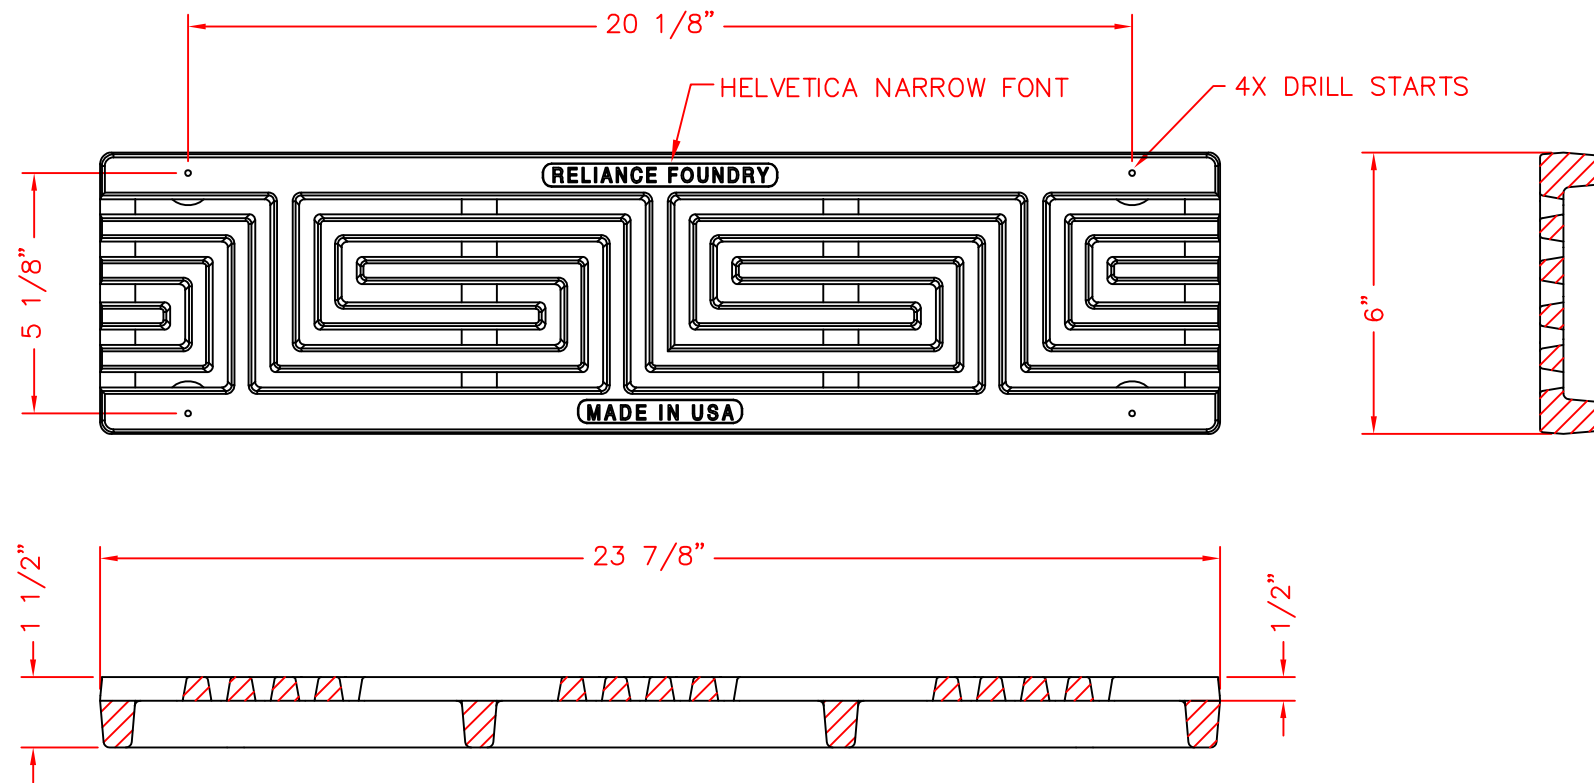

# TRENCH GRATE

**General Description:**  
 R-4989 Trench Grate  
 Type GREEK KEY

**Specifications:**  
 Length: 24"

Width: 6"

Weight: 23 lbs

Material: Cast Gray Iron  
 ASTM A-48, Class 35B

Finish:

Black

**TRENCH GRATE R-4989**

SCALE  
 1/4"=1"

DWG NO

**06453066**

REV  
 0