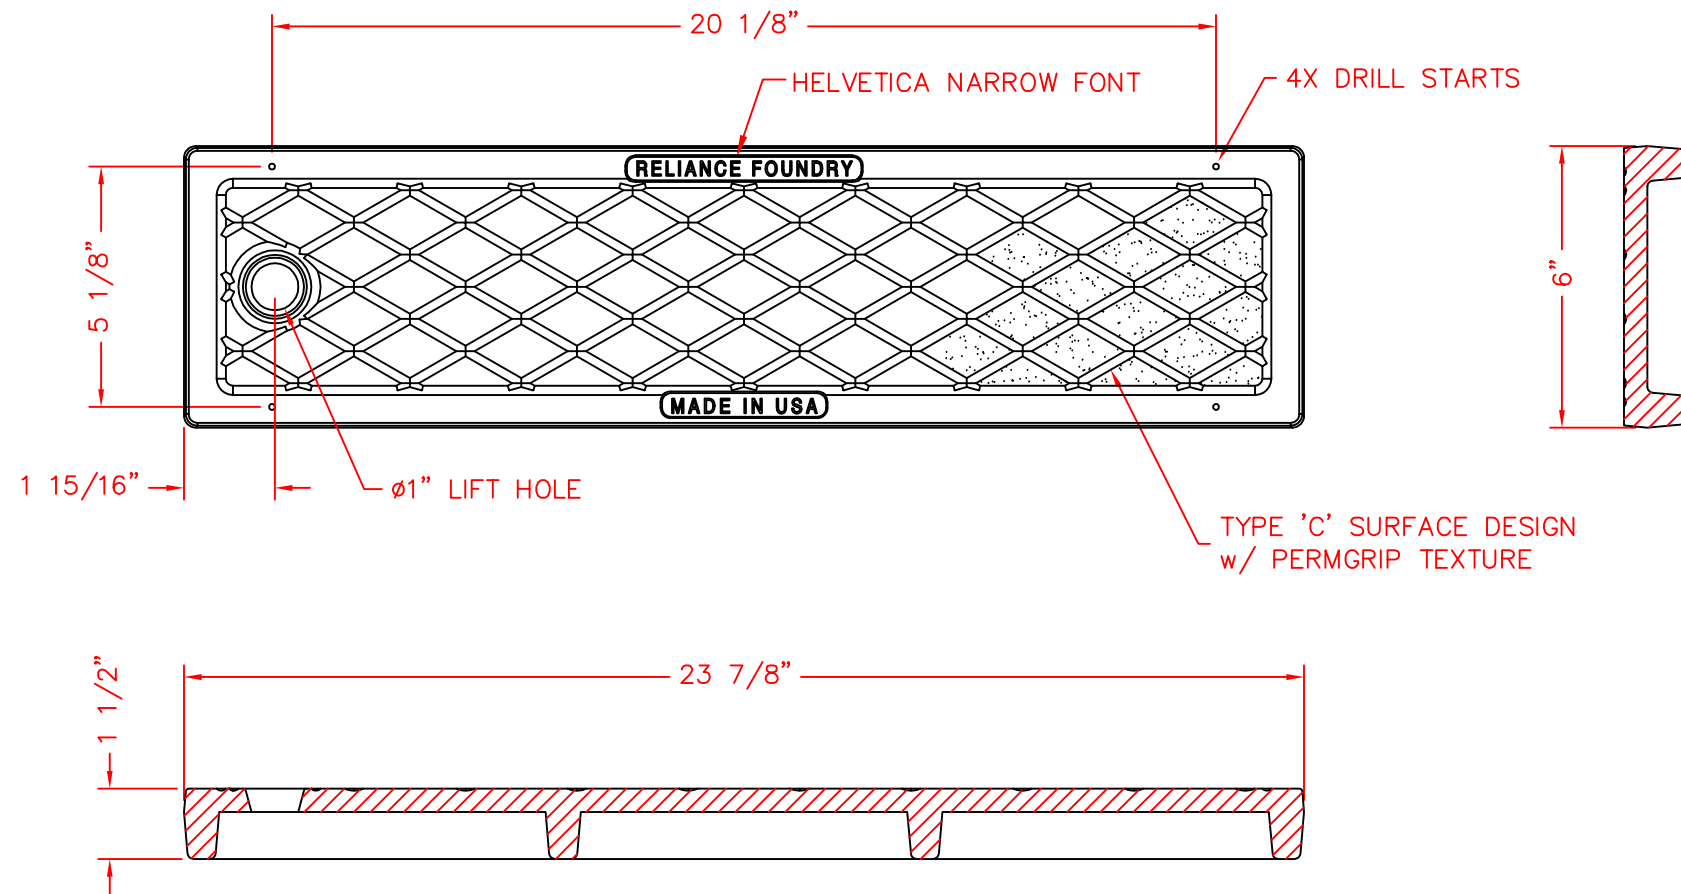

# TRENCH GRATE

**General Description:**  
R-4989 Trench Grate  
Type D

**Specifications:**  
Length: 24"

Width: 6"

Weight: 29 lbs

Material: Cast Gray Iron  
ASTM A-48, Class 35B

Finish:  
Black

**RELIANCE FOUNDRY**  
SINCE 1925

Unit 207, 6450 - 148 Street, Surrey, BC V3S 7G7, Canada  
1-877-789-3245 info@reliance-foundry.com  
[www.reliance-foundry.com](http://www.reliance-foundry.com)

TITLE

**TRENCH GRATE R-4989**

SCALE  
1/4"=1"