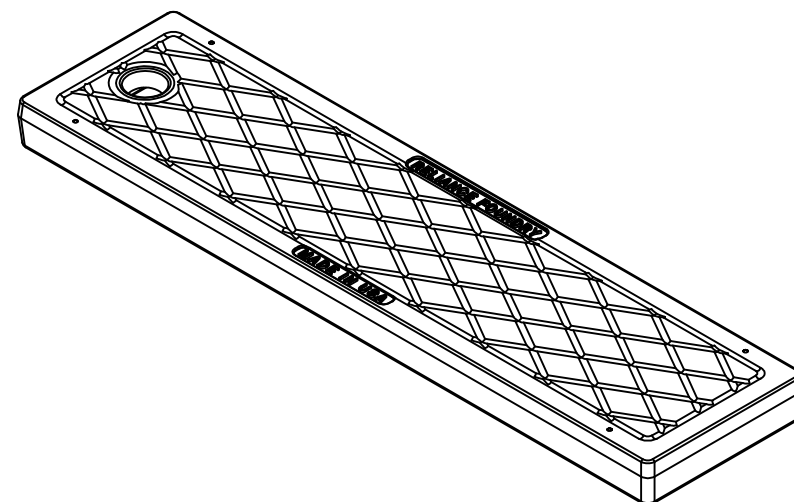

# TRENCH GRATE

**General Description:**  
R-4989 Trench Grate  
Type D

**Specifications:**  
Length: 24"

Width: 6"

Weight: 29 lbs

Material: Cast Gray Iron  
ASTM A-48, Class 35B

Finish:  
Black

**RELIANCE FOUNDRY**  
SINCE 1925

Unit 207, 6450 - 148 Street, Surrey, BC V3S 7G7, Canada  
1-877-789-3245 info@reliance-foundry.com  
[www.reliance-foundry.com](http://www.reliance-foundry.com)

TITLE

**TRENCH GRATE R-4989**

SCALE  
1/4"=1"