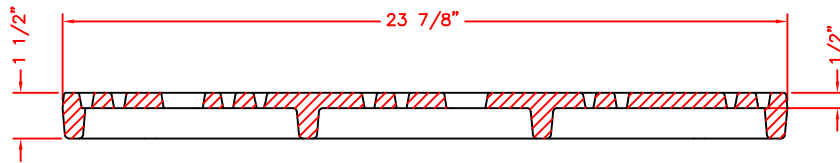

TRENCH GRATE

General Description:
R-4989 Trench Grate
Carriage

Specifications:
Length: 24"

Width: 6"

Weight: 26 lbs

Material: Cast Gray Iron
ASTM A-48, Class 35B

Finish:
Black

RELIANCE FOUNDRY
SINCE 1925

Unit 207, 6450 - 148 Street, Surrey, BC V3S 7G7, Canada
1-877-789-3245 info@reliance-foundry.com
www.reliance-foundry.com

TITLE

TRENCH GRATE R-4989

SCALE
1/4"=1"

DWG NO

06453065

REV

0