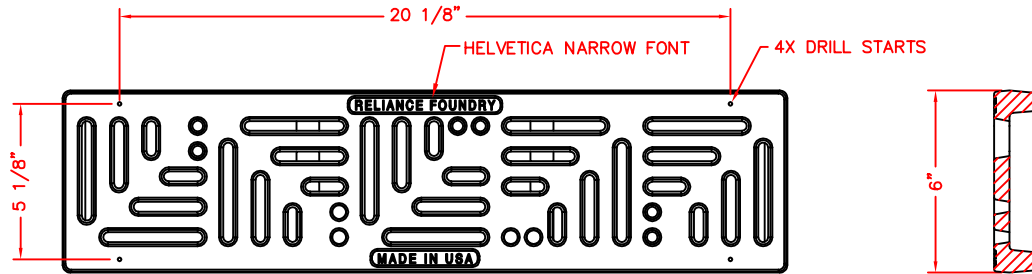

TRENCH GRATE

General Description:
R-4989 Trench Grate
Carriage

Specifications:
Length: 24"

Width: 6"

Weight: 26 lbs

Material: Cast Gray Iron
ASTM A-48, Class 35B

Finish:
Black

RELIANCE FOUNDRY
SINCE 1925

Unit 207, 6450 - 148 Street, Surrey, BC V3S 7G7, Canada
1-877-789-3245 info@reliance-foundry.com
www.reliance-foundry.com

TITLE

TRENCH GRATE R-4989

SCALE
1/4"=1"

DWG NO

06453065

REV

0