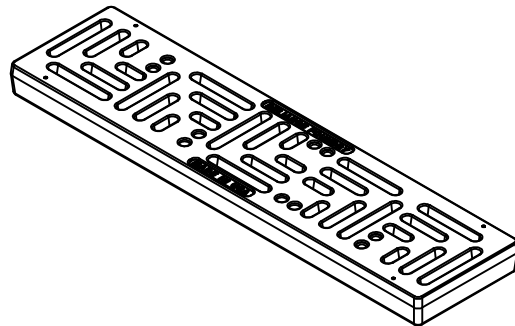

TRENCH GRATE

General Description:
R-4989 Trench Grate
Carriage

Specifications:
Length: 24"

Width: 6"

Weight: 26 lbs

Material: Cast Gray Iron
ASTM A-48, Class 35B

Finish:
Black

RELIANCE FOUNDRY
SINCE 1925

Unit 207, 6450 - 148 Street, Surrey, BC V3S 7G7, Canada
1-877-789-3245 info@reliance-foundry.com
www.reliance-foundry.com

TITLE

TRENCH GRATE R-4989

SCALE
1/4"=1"

DWG NO

06453065

REV

0