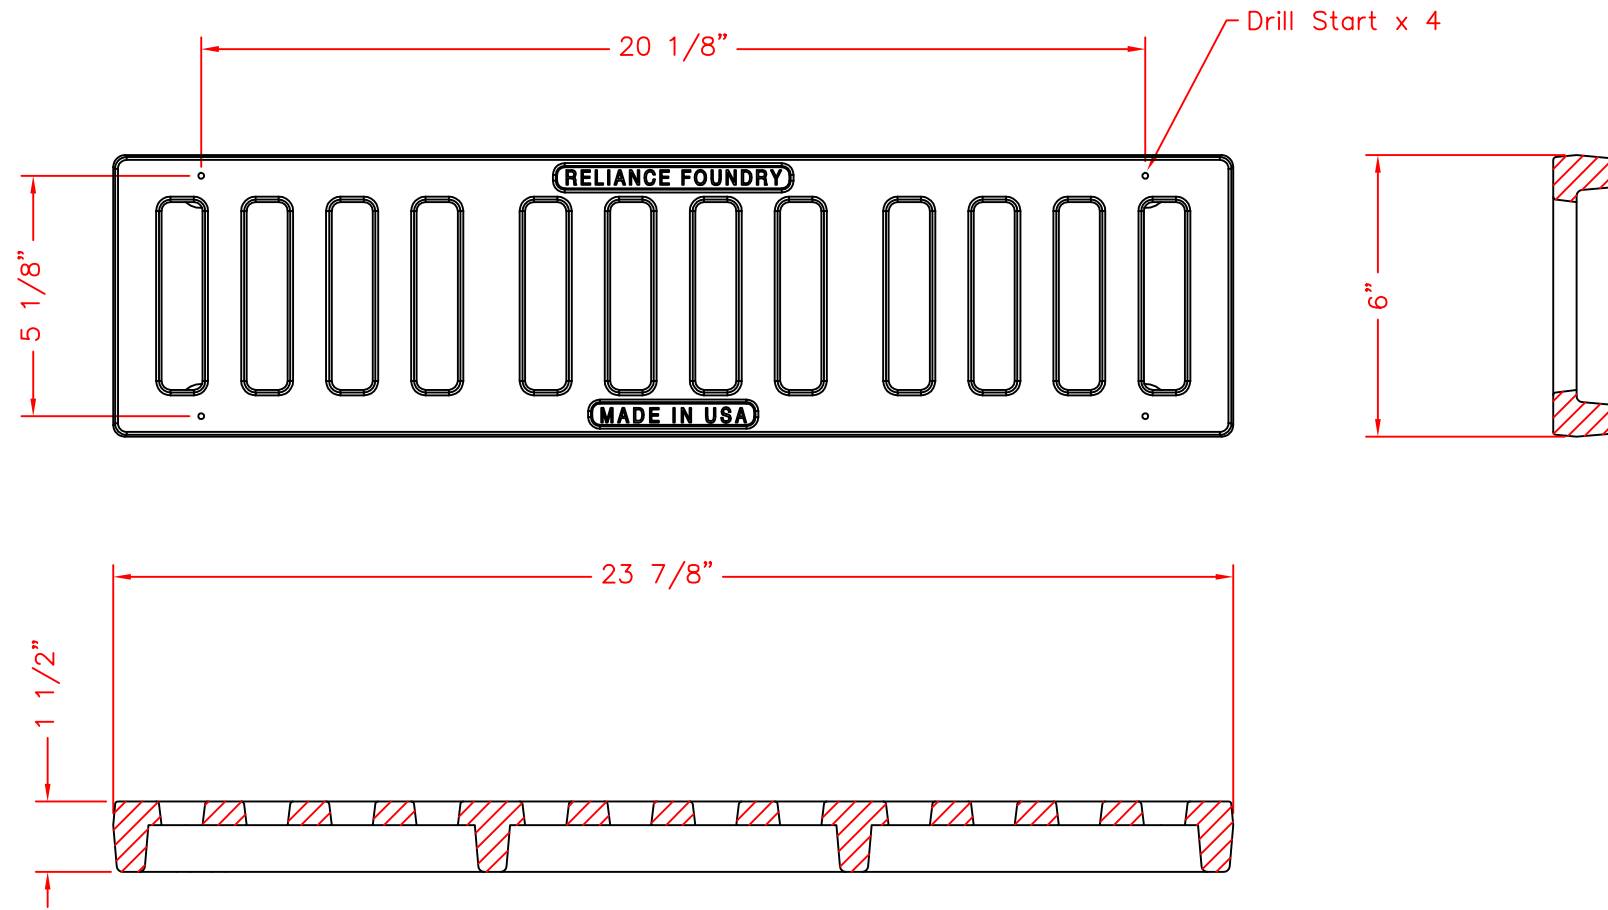

Trench Grate

General Description:

R-4989 Trench Grate
Type A

Specifications:

Length: 24"

Width: 6"

Weight: 25 lbs

Material: Cast Gray Iron
ASTM A-48, Class 35B

Finish:

Black

RELIANCE FOUNDRY
— SINCE 1925 —

Unit 207, 6450 - 148 Street, Surrey, BC V3S 7G7, Canada
1-877-789-3245 info@reliance-foundry.com
www.reliance-foundry.com

TITLE

Trench Grate R-4989

SIZE
C

DWG NO

06453061

REV
C1

NOT TO SCALE

SHEET 1 OF 1