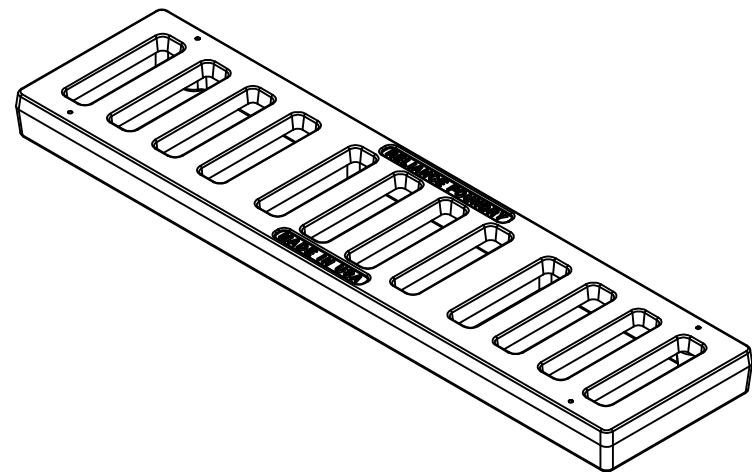

Trench Grate

General Description:

R-4989 Trench Grate
Type A

Specifications:

Length: 24"

Width: 6"

Weight: 25 lbs

Material: Cast Gray Iron
ASTM A-48, Class 35B

Finish:

Black

RELIANCE FOUNDRY
— SINCE 1925 —

Unit 207, 6450 - 148 Street, Surrey, BC V3S 7G7, Canada
1-877-789-3245 info@reliance-foundry.com
www.reliance-foundry.com

TITLE

Trench Grate R-4989

SIZE
C

DWG NO

06453061

REV
C1

NOT TO SCALE

SHEET 1 OF 1